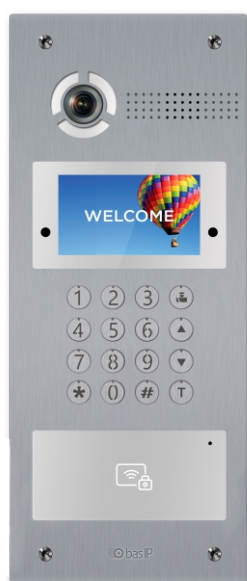

OUTDOOR PANEL

AA-07B

EAN: 5060514912393 (SILVER)

AA-07B SILVER multi-apartment metal entrance panel is just perfect for office buildings, apartment complexes, and cottage settlements.

The discussed model incorporates vandal-proof metal mechanical buttons. Thanks to the additional illumination of the buttons, it will be easier for the user to dial the number of the apartment even at night.

SILVER

Main features

- Panel type: Multi-apartment.
- Display: 4.3" TFT, color with backlight.
- Keypad: Backlight mechanical buttons.
- Camera: 1/4".
- Angle: 80° horizontal x 54° vertical.
- Resolution: 2 Mp.
- Output video: HD (1280 × 720), H.264 Main Profile.
- Night backlight: 6 LEDs.
- Light sensitivity: 0,01 LuX.
- Protection class: IP65.
- Working temperature: -40 — +65 °C.
- Power consumption: 6,5 W, in standby — 3,6 W.
- Power supply: +12 V DC.
- Body: Aluminium alloy.
- Colors: Silver.
- Dimensions for installation: 140 × 350 × 60 mm.
- Size of the panel: 155 × 375 × 55 mm.
- Installation: Flush, surface with BR-AA bracket.

Functionality

- Interface: Multi-language graphical and WEB interface.
- Lock opening:
 - By means of a monitor
 - By the code
 - By an access card
 - From the BAS-IP Intercom application
 - From the BAS-IP UKEY application
 - From API
- Access control integration: WIEGAND-26+ output
- Shortcut buttons: Concierge button.
- Number of call melodies: 4 polyphonic melodies, ability to customize melodies for different actions.
- Authentication: Separate password for settings, WEB - interface and RTSP stream.
- Talking mode: Full duplex.
- Additionally:
 - Software Link support
 - SIP P2P
 - Built-in relay
 - Proximity sensor
 - Open API