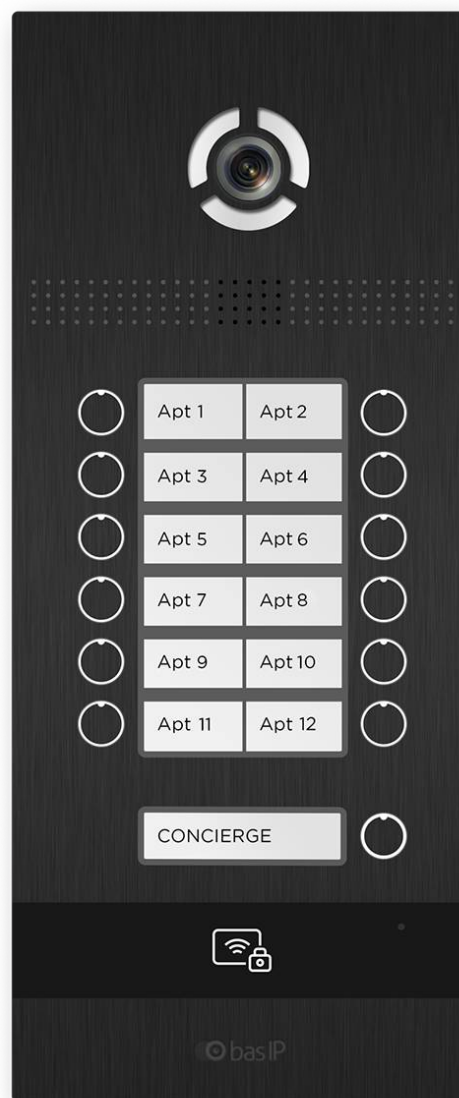

### BI-12FB

EAN: 5060514913208 (BLACK)  
 EAN: 5060514913215 (GOLD)  
 EAN: 5060514913222 (SILVER)

The unique multi-apartment entrance panel has a stylish design.

Panel is available in gold, silver and black colours. It is equipped with a wide-angle camera and supports BAS-IP UKEY mobile access. Using this panel, it is possible to make direct calls to both internal monitors and the concierge. The device fits perfectly into the interior of a small office or cottage.

**BI-02FB**
**BI-04FB**
**BI-08FB**
**BI-12FB**

## Main features

- Panel type: Multi-apartment.
- Display: No.
- Keypad: Backlight mechanical buttons.
- Camera: 1/4".
- Angle: 90° horizontal x 64° vertical.
- Resolution: 1.3 Mp.
- Output video: HD (1280 × 720), H.264 Main Profile.
- Night backlight: 6 LEDs.
- Light sensitivity: 0,01 Lux.
- Protection class: IP65.
- Working temperature: -40 — +65 °C.
- Power consumption: 6,5 W, in standby — 3,6 W.
- Power supply: PoE + 12 V DC.
- Body: Aluminium alloy.
- Colors: Silver, gold, black.
- Dimensions for installation: 141 × 359 × 58 mm.
- Size of the panel: 158 × 379 × 49 mm.
- Installation: Flush, surface with BR-AA12 Bracket.